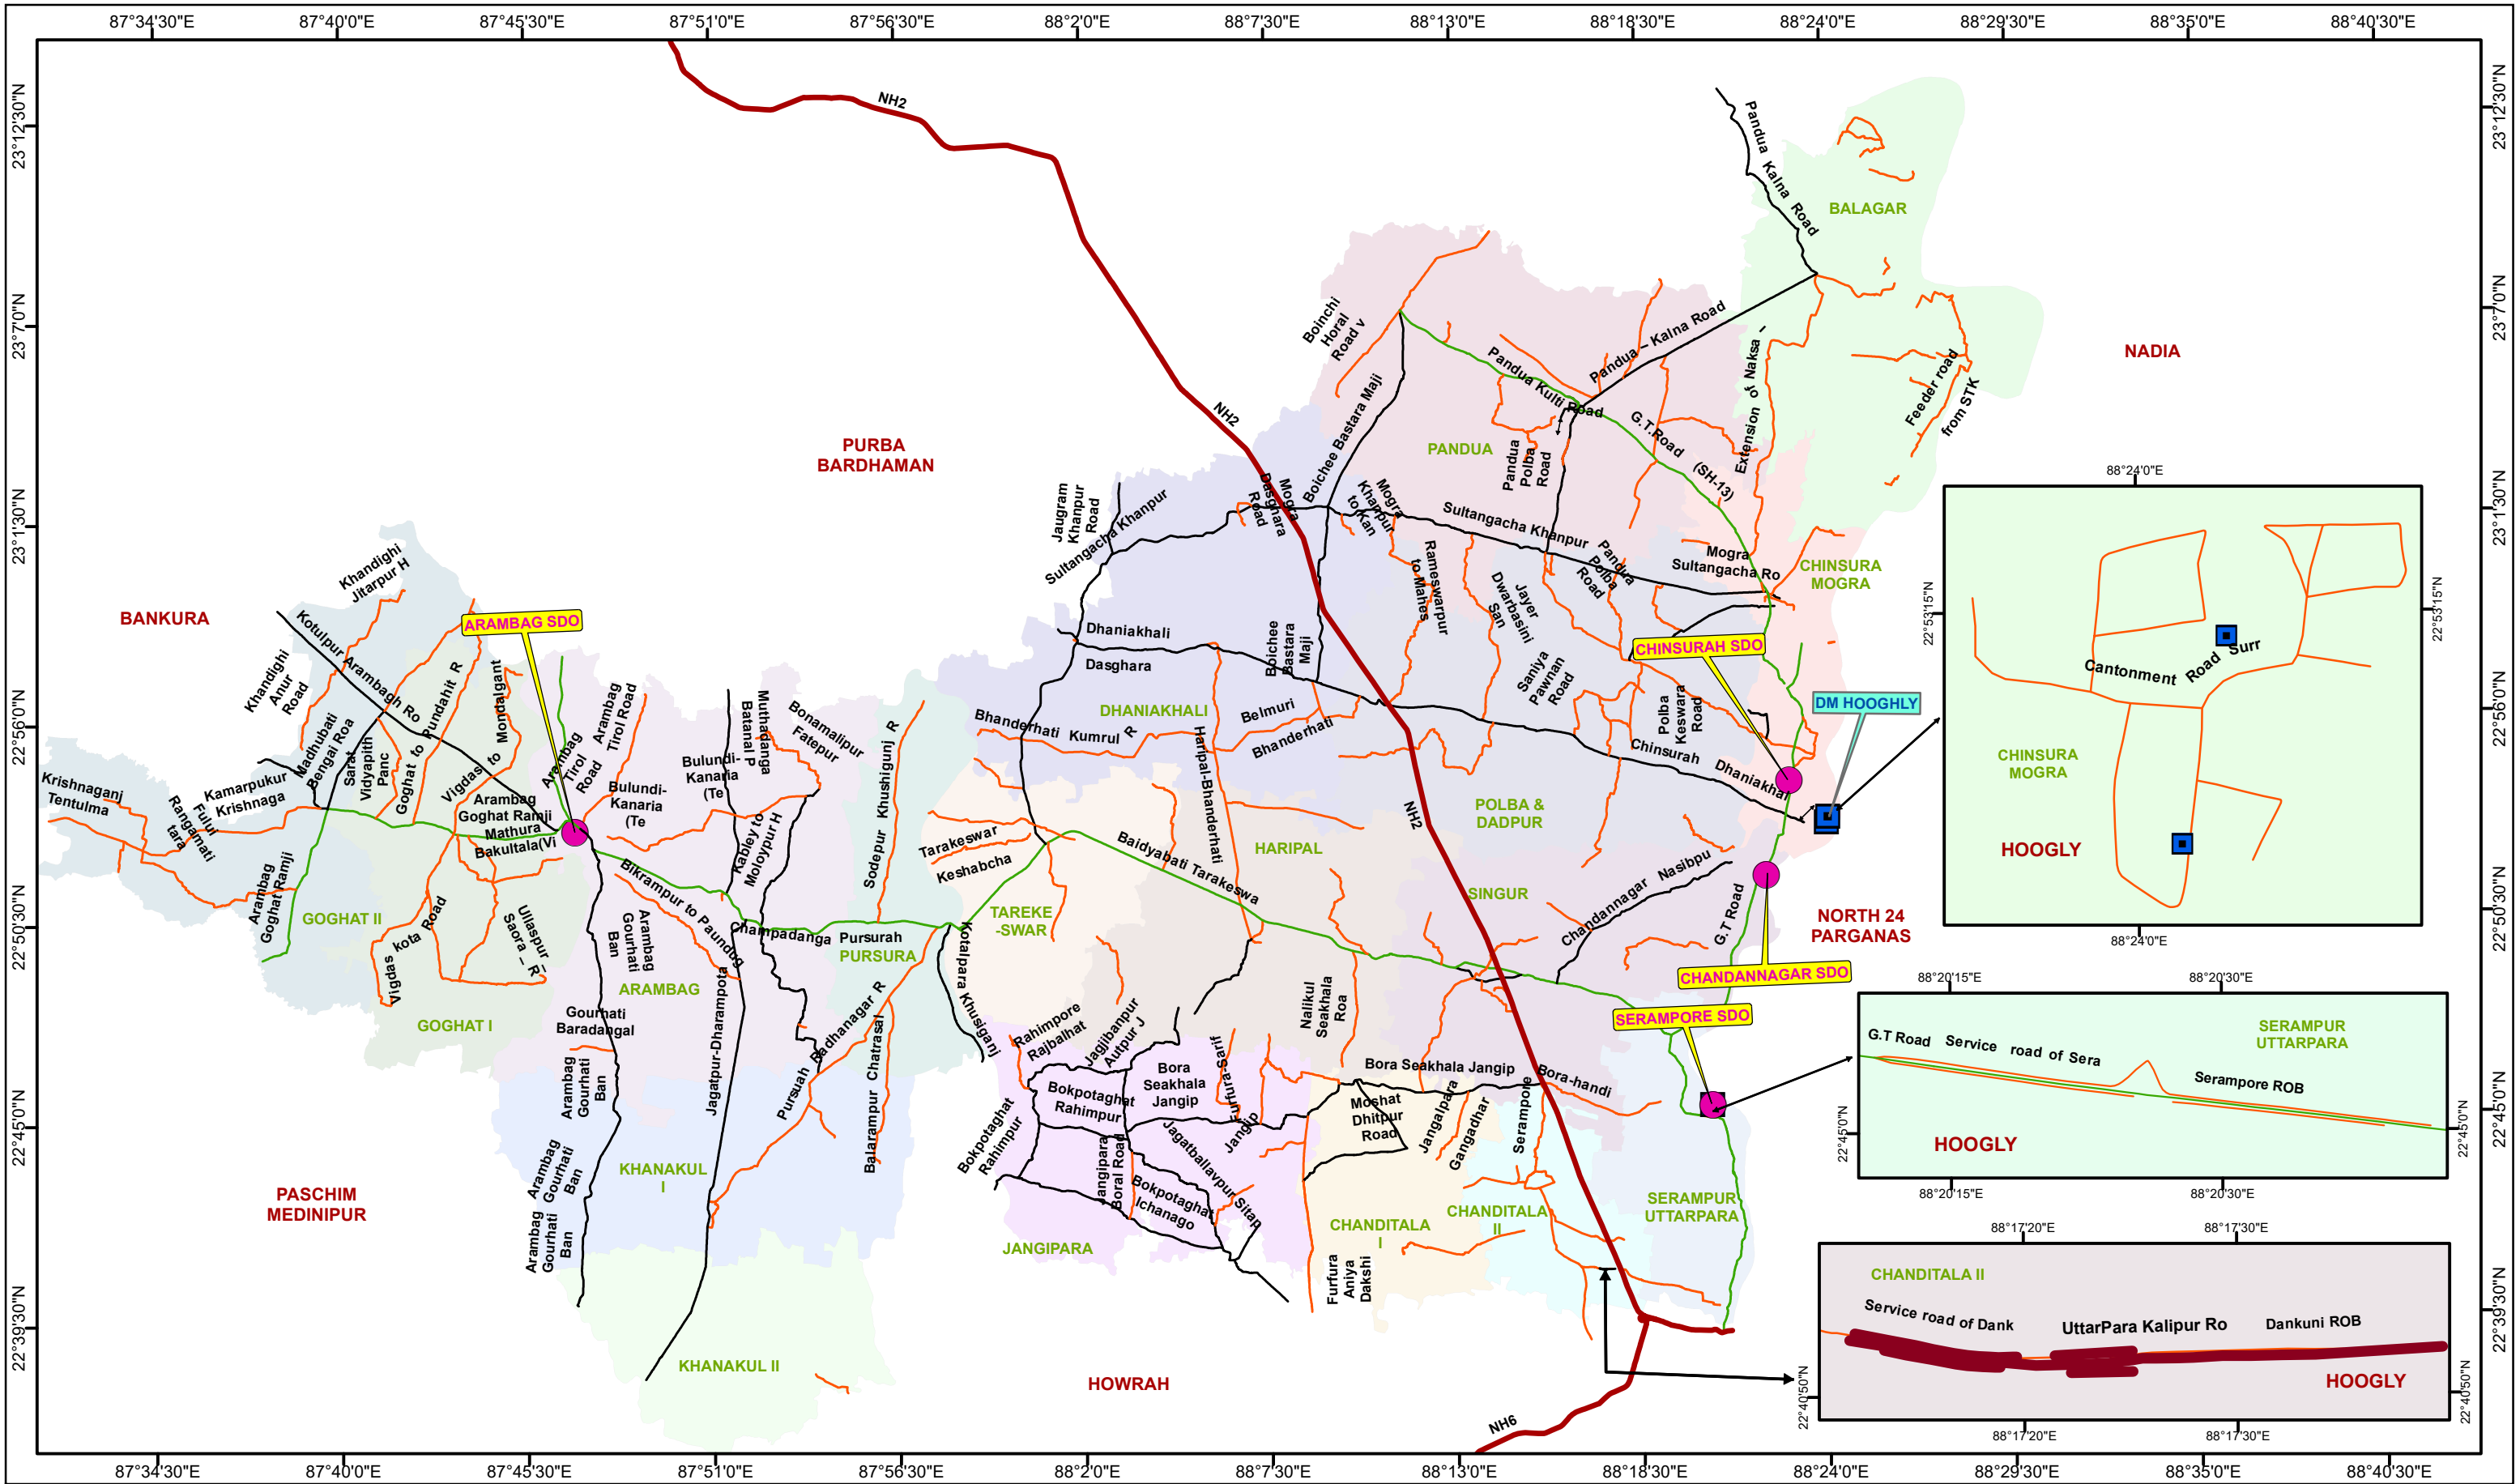

# HOOGLHY

## LEGEND

	NATIONAL HIGHWAY		SUB-DIVISION OFFICE
	STATE HIGHWAY		DM OFFICE
	MAJOR DISTRICT ROAD		DISTRICT
	RURAL ROAD		

1:50000

Kilometers